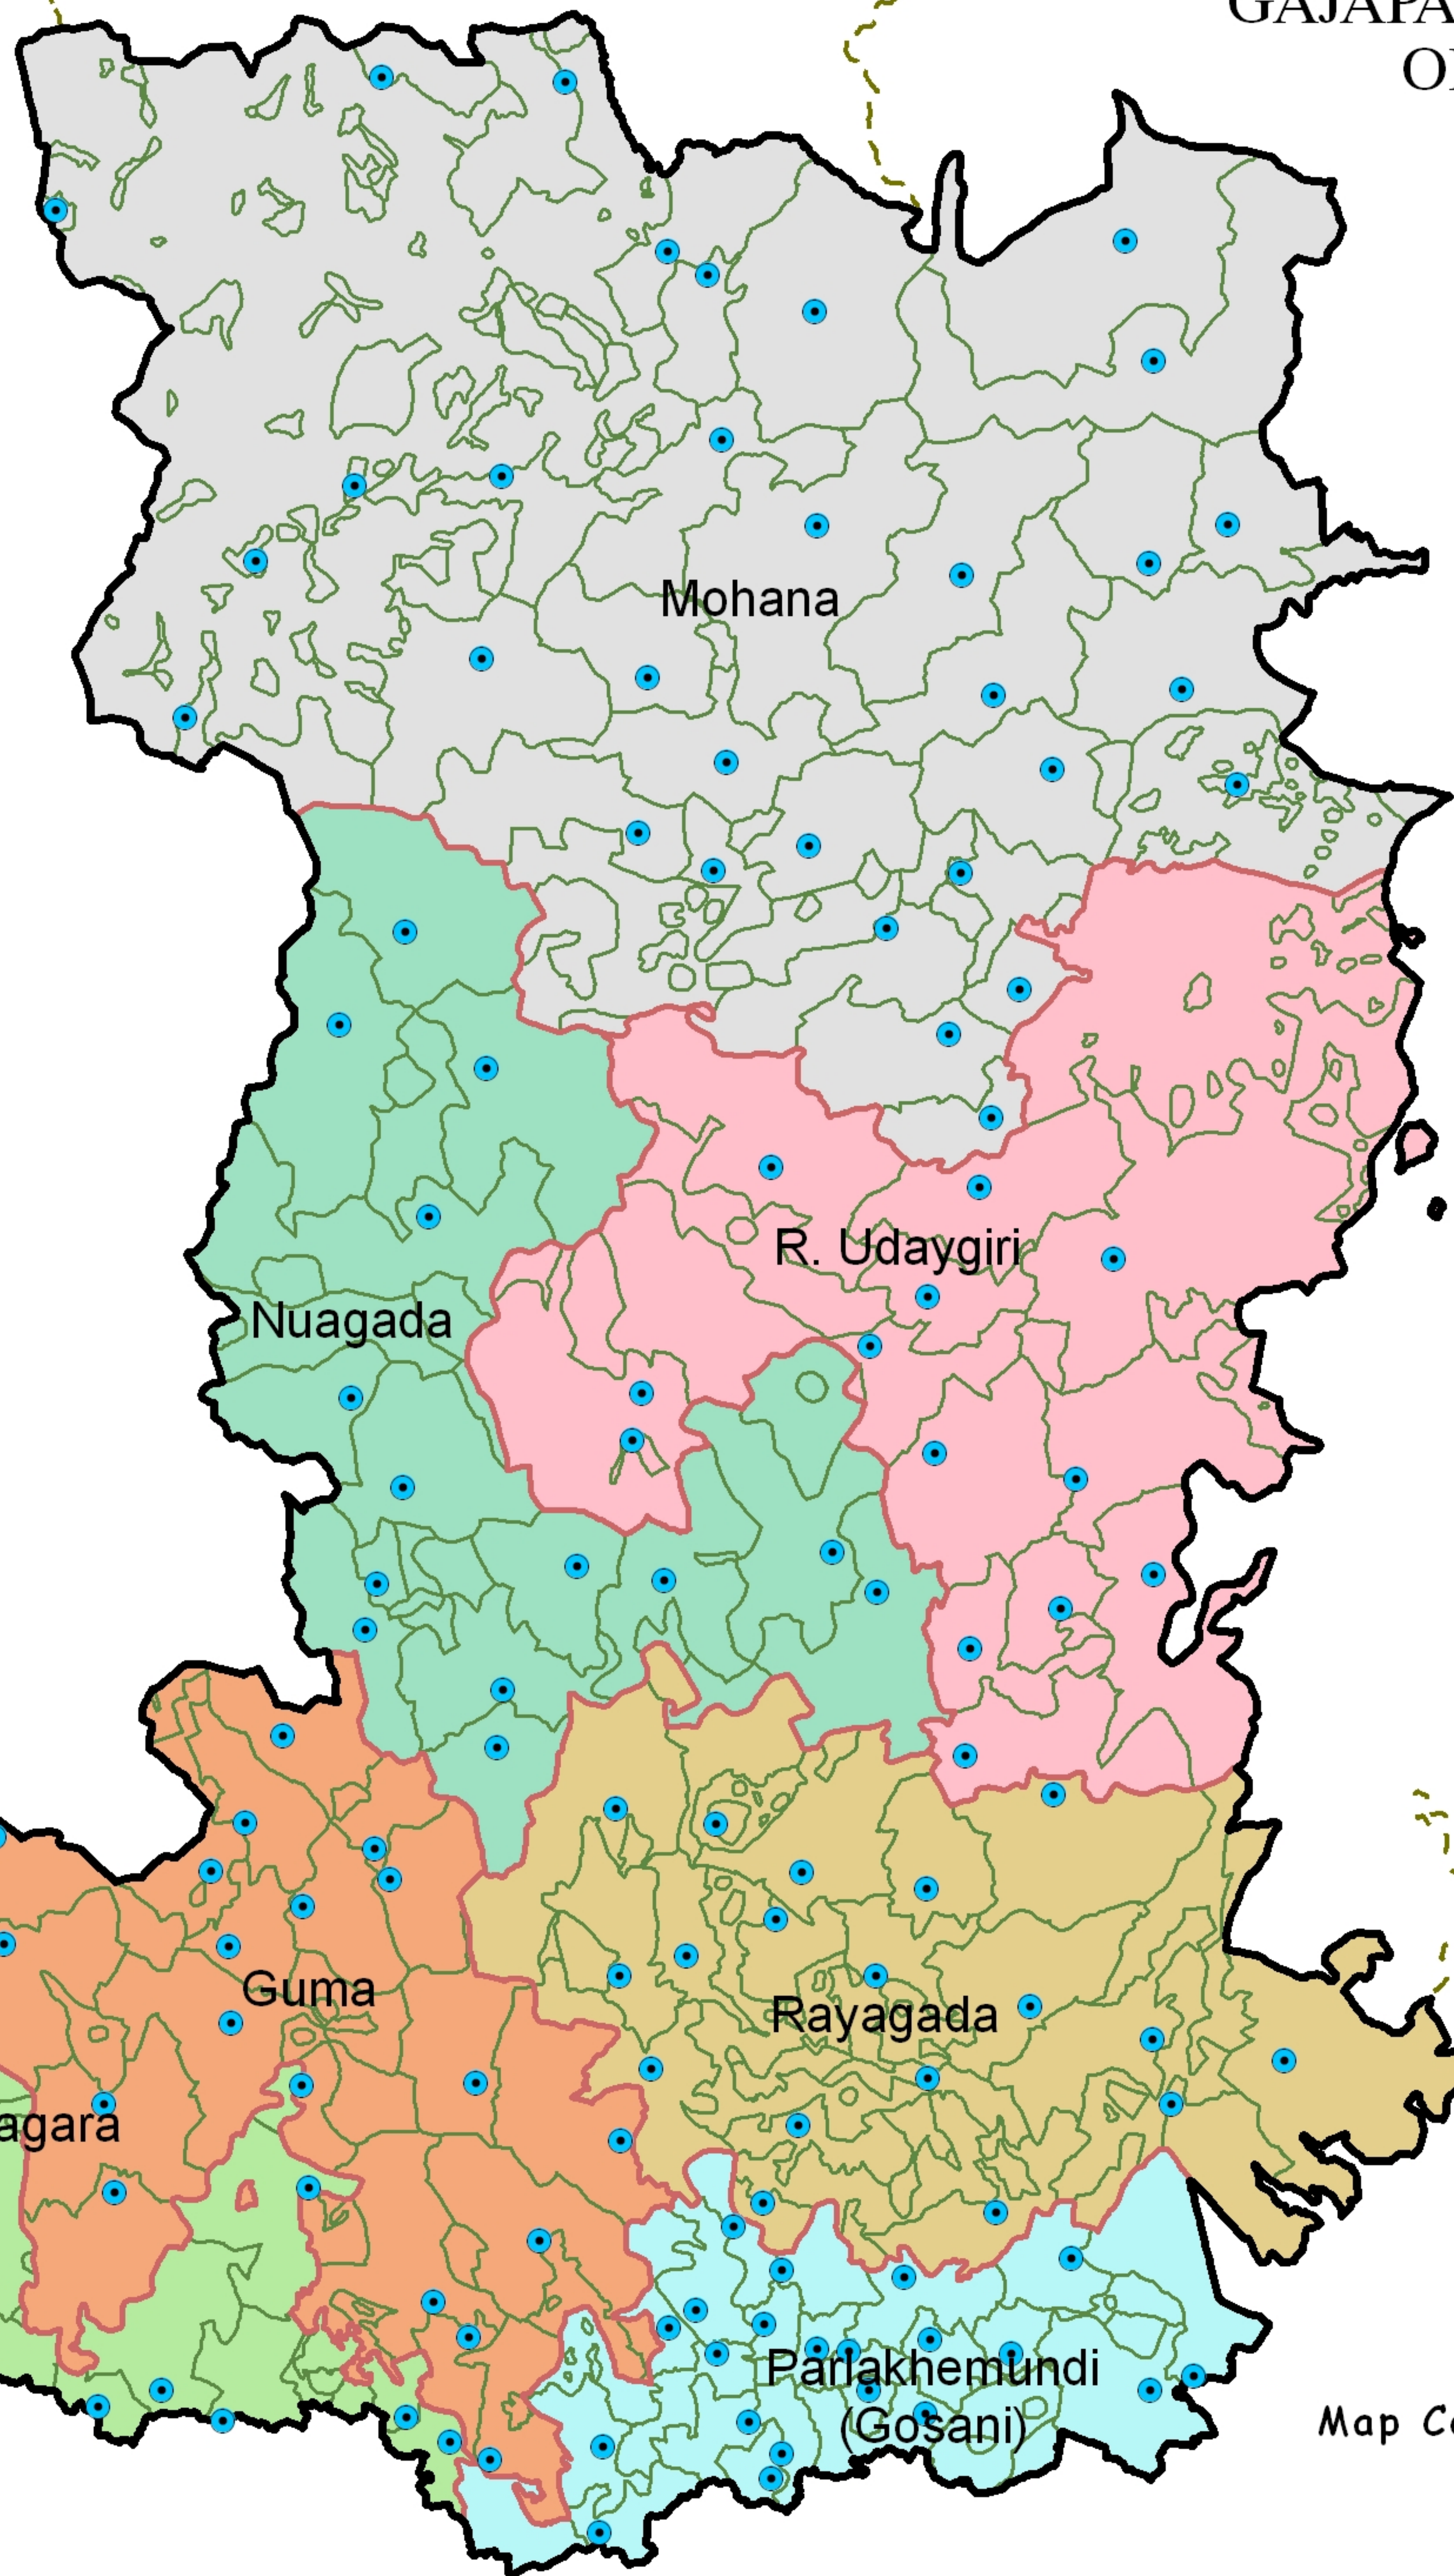

GRAM PANCHAYAT

KANDHAMAL

GAJAPATI DISTRICT
ODISHA

RAYAGADA
DISTRICT

GANJAM
DISTRICT

ANDHRA
PRADESH

ODISHA

INDIA

LEGEND

- GP Head Quarter
- District Boundary
- Block Boundary
- GP Boundary

Scale:

Map Compiled By:

Data Source:

District Administration